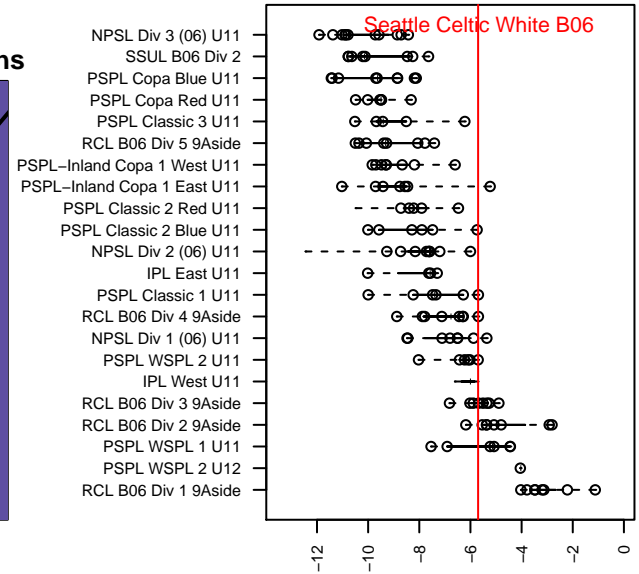

**attack and defense rating
relative to others at age
and all opponents in last 13 months**