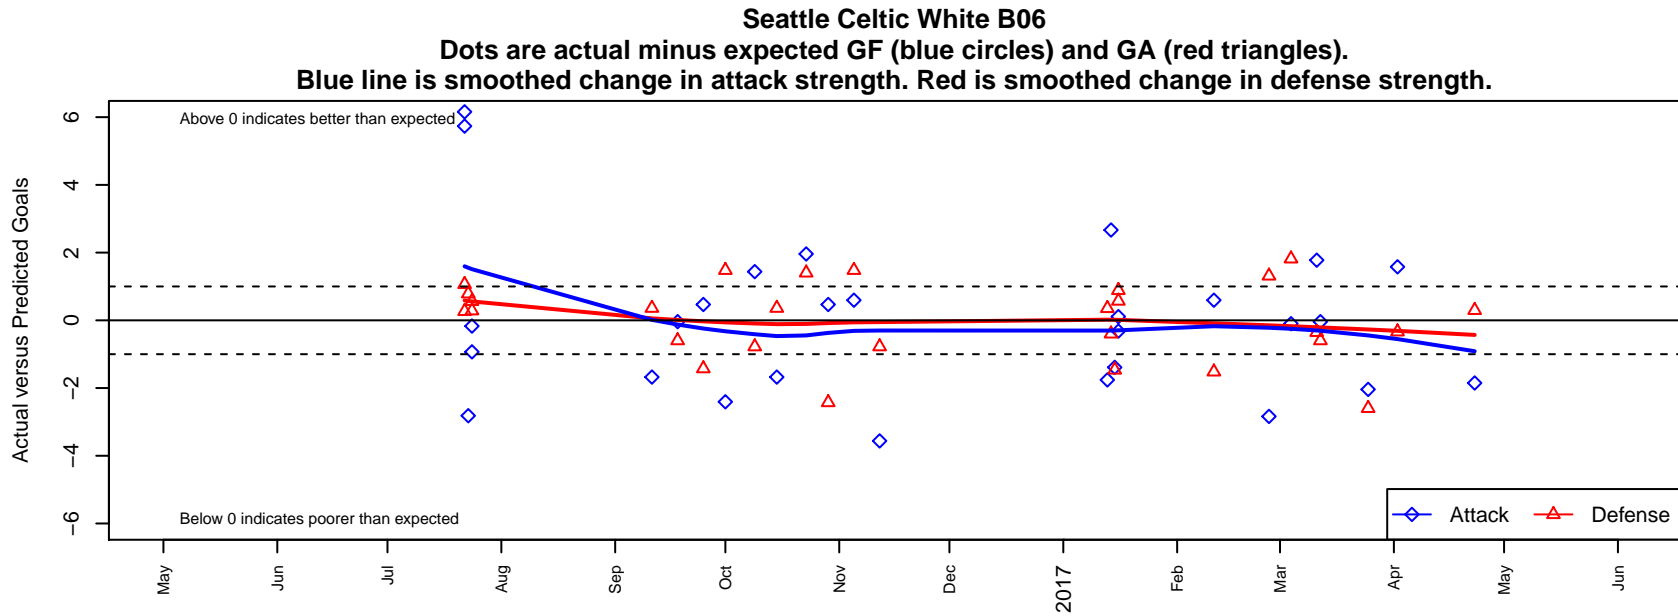

Seattle Celtic White B06

Seattle Celtic
 Seattle, WA
 B06 total strength=721
 attack=1.06 defense=0.55
 fall league = PSPL WSPL 2 U11
 spr league = Spr PSPL SuperLeague 2 U11

alt names used:
 Seattle Celtic B06 White
 Seattle Celtic B06 White
 Seattle Celtic B06 White
 Seattle Celtic B06 White

Venues played:
 2016 Crossfire Select U11 Gold
 2016 PSPL WSPL 2 U11
 2016 PacNW Winter Classic Premier II U11
 2016 Spr PSPL SuperLeague 2 U11

**attack and defense variance (black dot)
relative to other teams
and top 10 in region**