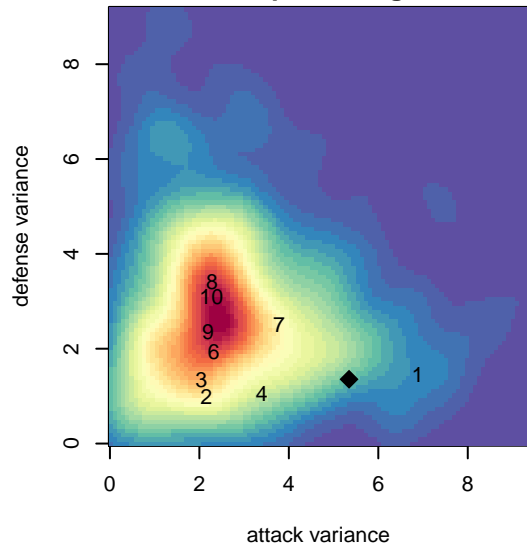

Seattle Celtic White B06

Seattle Celtic
 Seattle, WA
 B06 total strength=721
 attack=1.06 defense=0.55
 fall league = PSPL WSPL 2 U11
 spr league = Spr PSPL SuperLeague 2 U11

alt names used:
 Seattle Celtic B06 White
 Seattle Celtic B06 White
 Seattle Celtic B06 White
 Seattle Celtic B06 White

Venues played:
 2016 Crossfire Select U11 Gold
 2016 PSPL WSPL 2 U11
 2016 PacNW Winter Classic Premier II U11
 2016 Spr PSPL SuperLeague 2 U11

**attack and defense variance (black dot)
relative to other teams
and top 10 in region**